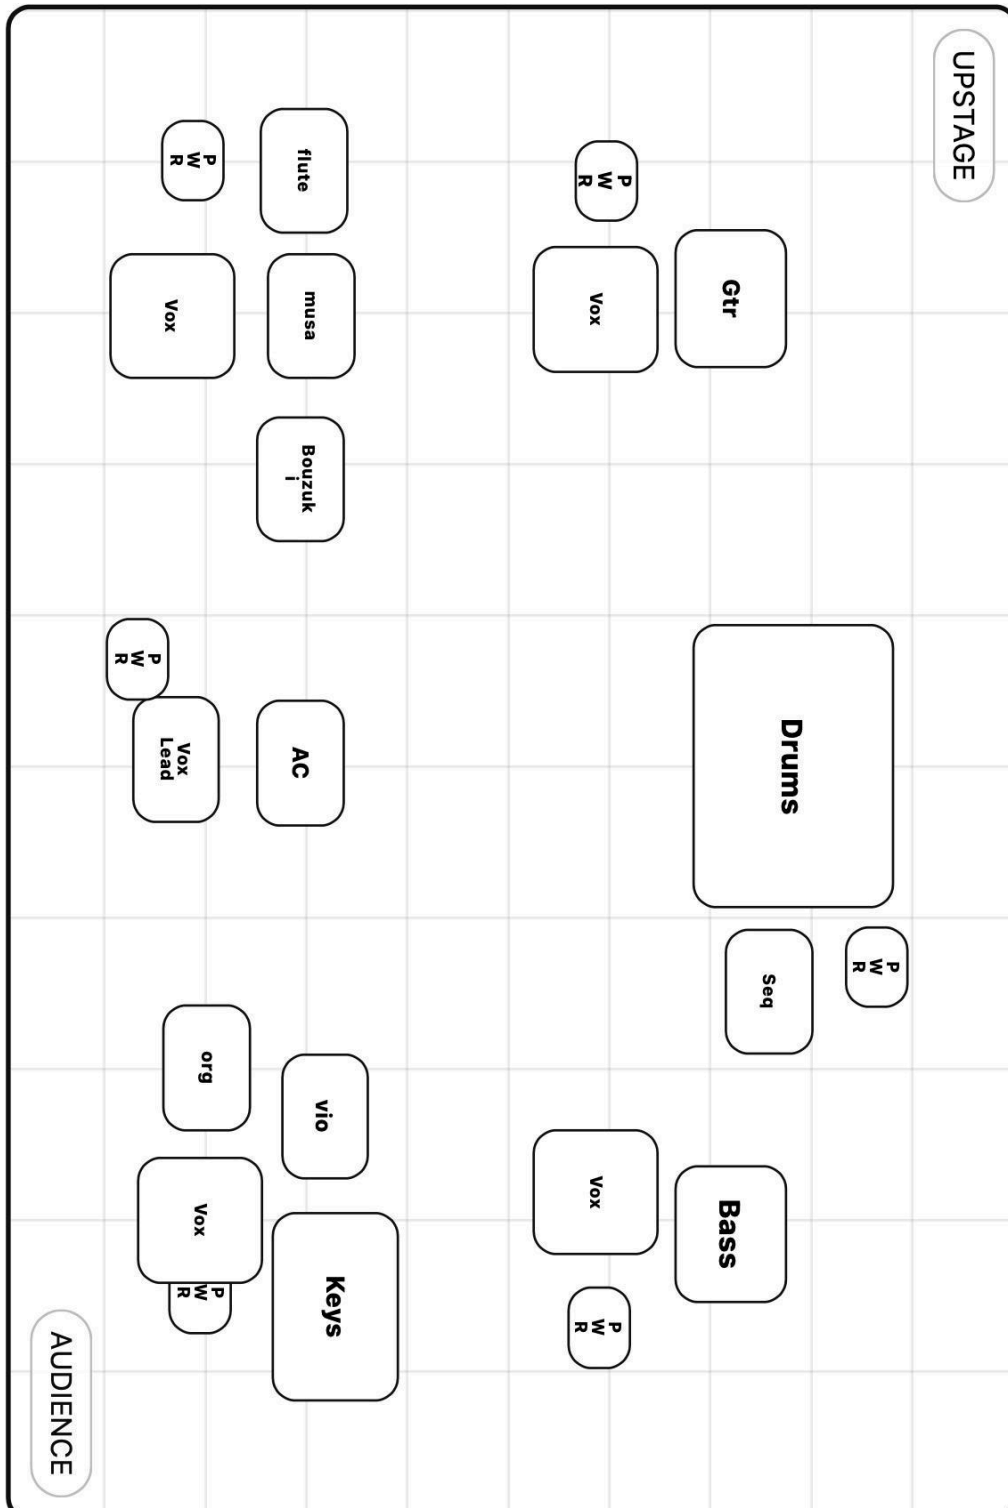

# LOU TAPAGE - SCHEDA TECNICA

Responsabile: Marco Barbero +39 3395090662 - info@loutapage.com

Richieste:

- N° 2 bodypack radio sennheiser (serie ewdx o 500 con attacco mini-jack) con cambio batterie nuove per live
- N° 4 in ear radio shure o sennheiser (psm1000 o IEM G4)
- Tecnico luci
- Preferenza Mixer: Midas M32/X32

CH	INST	MIC	48V	ASTA	NOTE
1	KICK IN	B91	X		
2	KICK OUT	B52		NANA	
3	SN UP	SM57		NANA	
4	SN DOWN	SM57/E604		NANA	
5	HH	C451	X	NO	CLAMP NOSTRA
6	TOM	E604			
7	TOM FLOOR	E604			
8	OH L	C451	X	NO	CLAMP NOSTRA
9	OH R	C451	X	NO	CLAMP NOSTRA
10	BASS	XLR			
11	GT L	XLR			
12	GT R	XLR			
13	FLUTE	XLR			
14	BOUZOUKI	BSS 133	X		
15	CORNAMUSA	C451	X	NANA	
16	ACOUSTIC GT	BSS 133	X		
17	VIO DPA	RADIO BODY			DPA 4099 NOSTRO
18	VIO LINE	RADIO BODY			CAVO LINE NOSTRO
19	SYNTH L	BSS 133	X		
20	SYNTH R	BSS 133	X		
21	ORGANETTO	BSS 133	X		
22	CLICK	XLR			
23	SEQ L	XLR			
24	SEQ R	XLR			
25	VOX GT	SM 58		GIRAFFA	
26	VOX BASS	SM 58		GIRAFFA	
27	VOX FLUTE	SM 58		GIRAFFA	
28	VOX LEAD	SM 58		GIRAFFA	
29	VOX VIO	SM 58		GIRAFFA	
30					
31					
32					
<b>AUX</b>		NOTE			
1	GT	IN EAR CABLATO IN POSTAZIONE			
2	DRUM	IN EAR CABLATO IN POSTAZIONE			
3	BASS	RADIO IN EAR			
4	FLUTE	RADIO IN EAR			
5	LEAD	RADIO IN EAR			
6	VIOLINO	RADIO IN EAR			